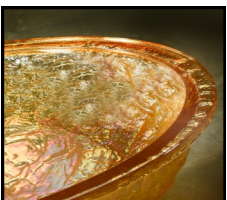

Alina Art Vessel

- Each piece is signed by the artist
- Rim: free formed
- Design: unique - no two alike
- Model: 005-012-xxx
- Drain Hole: 1 3/4"
- Width: ranges from 17" to 20"
- Height: ranges from 4" to 7"
- Available in 12 lustrous colorations

Crystal
(005-xxx-000)

Crystal Reflections
(005-xxx-300)

Champagne Gold
(005-xxx-100)

Sea Green
(005-xxx-200)

Black Nickel
(005-xxx-022)

Fawn
(005-xxx-120)

Gold Reflections
(005-xxx-101)

Green Reflections
(005-xxx-201)

Blue Reflections
(005-xxx-140)

Cobalt Copper
(005-xxx-010)

Platinum
(005-xxx-500)

24K Gold
(005-xxx-400)

All measurements are approximate and coloration samples are only representations of color - not rim style. No two sinks are exactly alike.