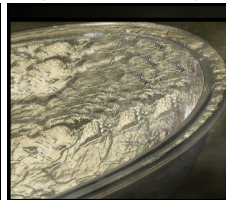

Alina Art Vessel

- Each piece is signed by the artist
- Rim: free formed
- Design: unique - no two alike
- Model: 005-012-xxx
- Drain Hole: 1 3/4"
- Width: ranges from 17" to 20"
- Height: ranges from 4" to 7"
- Available in 12 lustrous colorations

Crystal
(005-xxx-000)

Crystal Reflections
(005-xxx-300)

Champagne Gold
(005-xxx-100)

Sea Green
(005-xxx-200)

Black Nickel
(005-xxx-022)

Fawn
(005-xxx-120)

Gold Reflections
(005-xxx-101)

Green Reflections
(005-xxx-201)

Blue Reflections
(005-xxx-140)

Cobalt Copper
(005-xxx-010)

Platinum
(005-xxx-500)

24K Gold
(005-xxx-400)

All measurements are approximate and coloration samples are only representations of color - not rim style. No two sinks are exactly alike.