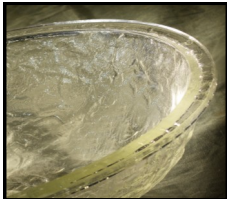

Alina Art Vessel

- Each piece is signed by the artist
- Rim: free formed
- Design: unique - no two alike
- Model: 005-012-xxx
- Drain Hole: 1 3/4"
- Width: ranges from 17" to 20"
- Height: ranges from 4" to 7"
- Available in 12 lustrous colorations

Crystal
(005-xxx-000)

Crystal Reflections
(005-xxx-300)

Champagne Gold
(005-xxx-100)

Sea Green
(005-xxx-200)

Black Nickel
(005-xxx-022)

Fawn
(005-xxx-120)

Gold Reflections
(005-xxx-101)

Green Reflections
(005-xxx-201)

Blue Reflections
(005-xxx-140)

Cobalt Copper
(005-xxx-010)

Platinum
(005-xxx-500)

24K Gold
(005-xxx-400)

All measurements are approximate and coloration samples are only representations of color - not rim style. No two sinks are exactly alike.